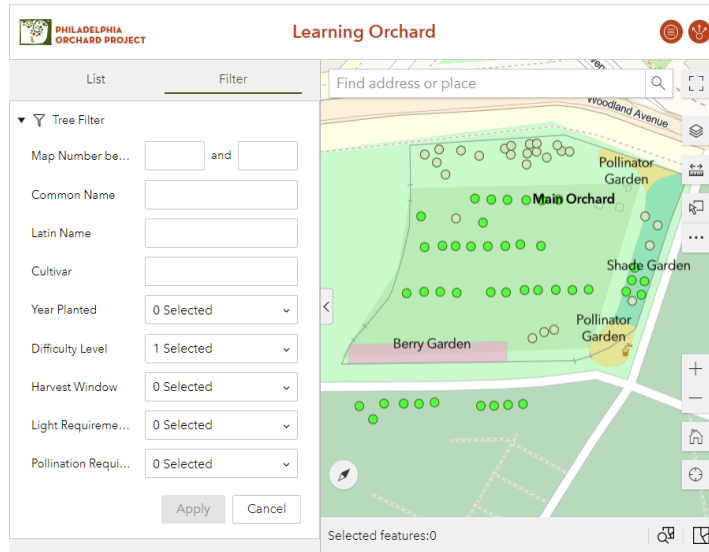

POP Learning Orchard Tree Finder Guide

[Click here](#) to access POP Tree Finder

FOR DESKTOP

Click and drag to pan the map. Use controls on bottom right to zoom in and out.

Each green circle represents a tree. Click on a tree and a pop up will appear with growing details and cultivar information (where known).

In the top left you can switch from list view to filter view, allowing you to search the orchard's inventory by the tree's common name, cultivar, light requirements, difficulty level, etc.

For Mobile

Swipe with your finger to pan the map. Zoom in and out by pinching and spreading your fingers.

When at the POP Learning Orchard you can tap the crosshairs button at the bottom right of the screen to zoom to your current location.

Each green circle represents a tree. Tap on a tree and a pop up with the trees common name will appear at the bottom of the page in a gray rectangle. Double tap the gray rectangle to expand details on the tree.

Tap the green up arrow at the bottom center of the screen to view either a List of trees by common name or Filter to search the orchard inventory by the tree's common name, cultivar, light requirements, difficulty level, etc.