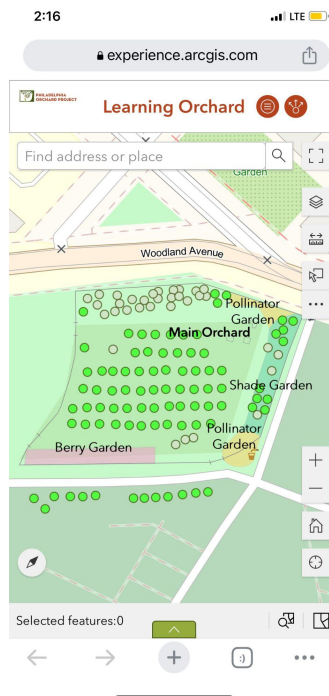

POP Learning Orchard Tree Finder Guide

[Click here](#) to access POP Tree Finder

FOR DESKTOP

Click and drag to pan the map. Use controls on bottom right to zoom in and out.

Each green circle represents a tree. Click on a tree and a pop up will appear with growing details and cultivar information (where known).

In the top left you can switch from list view to filter view, allowing you to search the orchard's inventory by the tree's common name, cultivar, light requirements, difficulty level, etc.

For Mobile

Swipe with your finger to pan the map. Zoom in and out by pinching and spreading your fingers.

When at the POP Learning Orchard you can tap the crosshairs button at the bottom right of the screen to zoom to your current location.

Each green circle represents a tree. Tap on a tree and a pop up with the trees common name will appear at the bottom of the page in a gray rectangle. Double tap the gray rectangle to expand details on the tree.

Tap the green up arrow at the bottom center of the screen to view either a List of trees by common name or Filter to search the orchard inventory by the tree's common name, cultivar, light requirements, difficulty level, etc.