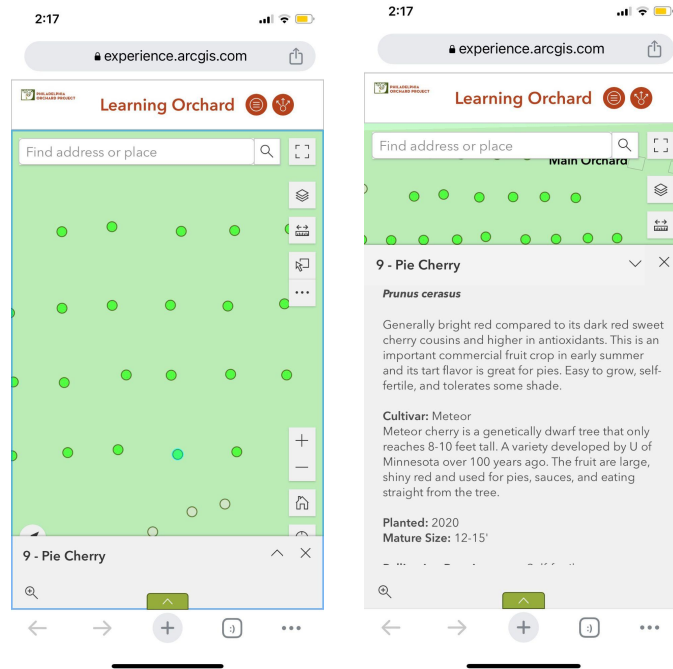

POP Learning Orchard Tree Finder Guide

[Click here](#) to access POP Tree Finder

FOR DESKTOP

Click and drag to pan the map. Use controls on bottom right to zoom in and out.

Each green circle represents a tree. Click on a tree and a pop up will appear with growing details and cultivar information (where known).

In the top left you can switch from list view to filter view, allowing you to search the orchard's inventory by the tree's common name, cultivar, light requirements, difficulty level, etc.

For Mobile

Swipe with your finger to pan the map. Zoom in and out by pinching and spreading your fingers.

When at the POP Learning Orchard you can tap the crosshairs button at the bottom right of the screen to zoom to your current location.

Each green circle represents a tree. Tap on a tree and a pop up with the trees common name will appear at the bottom of the page in a gray rectangle. Double tap the gray rectangle to expand details on the tree.

Tap the green up arrow at the bottom center of the screen to view either a List of trees by common name or Filter to search the orchard inventory by the tree's common name, cultivar, light requirements, difficulty level, etc.