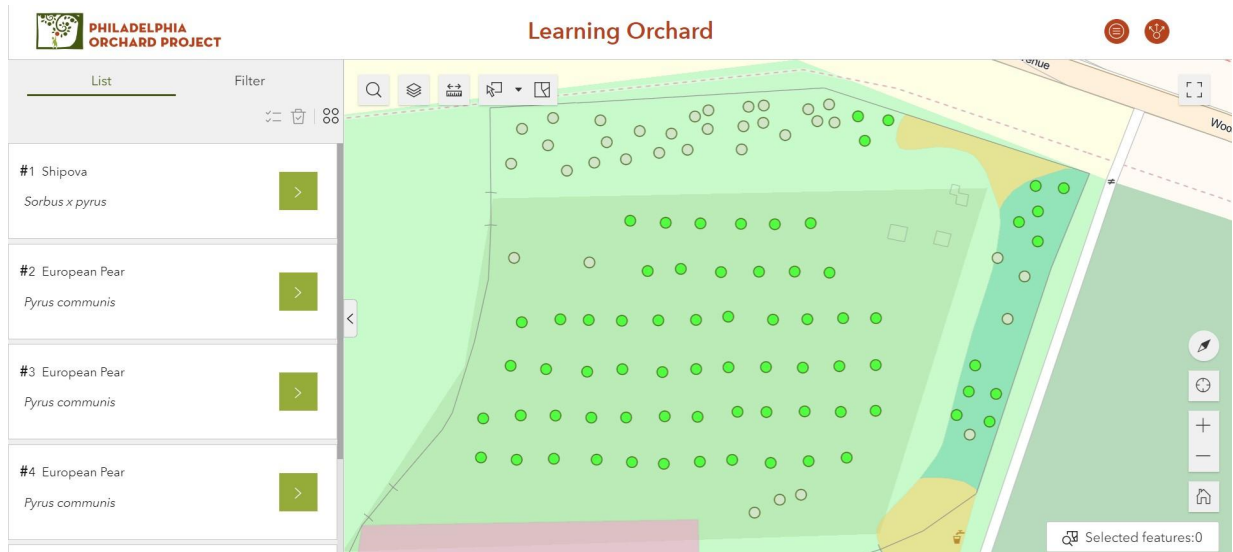

POP Learning Orchard Tree Finder Guide

[Click here](#) to access POP Tree Finder

FOR DESKTOP

Click and drag to pan the map. Use controls on bottom right to zoom in and out.

Each green circle represents a tree. Click on a tree and a pop up will appear with growing details and cultivar information (where known).

In the top left you can switch from list view to filter view, allowing you to search the orchard's inventory by the tree's common name, cultivar, light requirements, difficulty level, etc.

For Mobile

Swipe with your finger to pan the map. Zoom in and out by pinching and spreading your fingers.

When at the POP Learning Orchard you can tap the crosshairs button at the bottom right of the screen to zoom to your current location.

Each green circle represents a tree. Tap on a tree and a pop up with the trees common name will appear at the bottom of the page in a gray rectangle. Double tap the gray rectangle to expand details on the tree.

Tap the green up arrow at the bottom center of the screen to view either a List of trees by common name or Filter to search the orchard inventory by the tree's common name, cultivar, light requirements, difficulty level, etc.