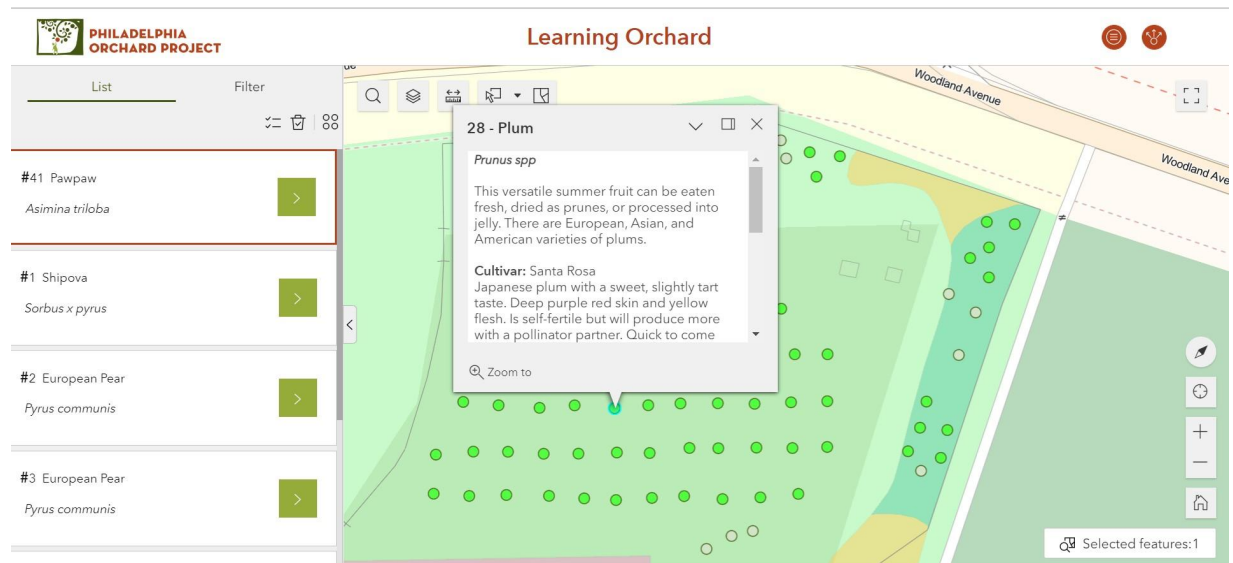

POP Learning Orchard Tree Finder Guide

[Click here](#) to access POP Tree Finder

FOR DESKTOP

Click and drag to pan the map. Use controls on bottom right to zoom in and out.

Each green circle represents a tree. Click on a tree and a pop up will appear with growing details and cultivar information (where known).

In the top left you can switch from list view to filter view, allowing you to search the orchard's inventory by the tree's common name, cultivar, light requirements, difficulty level, etc.

For Mobile

Swipe with your finger to pan the map. Zoom in and out by pinching and spreading your fingers.

When at the POP Learning Orchard you can tap the crosshairs button at the bottom right of the screen to zoom to your current location.

Each green circle represents a tree. Tap on a tree and a pop up with the trees common name will appear at the bottom of the page in a gray rectangle. Double tap the gray rectangle to expand details on the tree.

Tap the green up arrow at the bottom center of the screen to view either a List of trees by common name or Filter to search the orchard inventory by the tree's common name, cultivar, light requirements, difficulty level, etc.